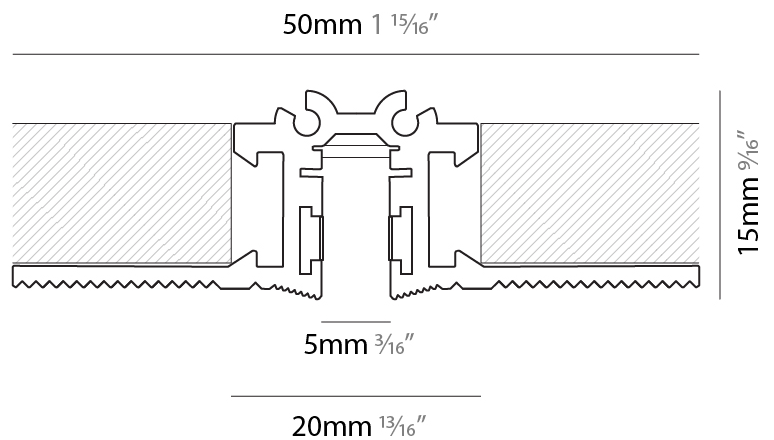

PROJECT	_____
TYPE	_____
SPECIFIER	_____
QUANTITY	_____
DATE	_____

JUST BLACK SYSTEM TRIMLESS

A3JB-TRM-SYS

base number

1. To build a product code in our configurator select the specify button on the base model # product page
2. To build a manual product code on this datasheet choose from the options listed below in blue font and add the suffix to the base model #

GENERAL

Series: Just Black System _____
Brand: Prolicht _____
Division: Architectural _____
Mounting Type: Trimless _____
Mounting Location: Wall / Ceiling _____
Subcategory: Modular _____

PHYSICAL

Light Distribution: Direct _____
Diffuser: PMMA - Opal _____

ELECTRICAL

Dimming: Non-Dimming / Phase Dimming (120Vac only) / 0-10V Dimming _____

LED

OPTICAL

Beam Angle: 96 _____
Adjustability: Fixed _____

RATINGS AND CERTIFICATIONS

Certified By: CSA Certified to UL and CSA Standards _____
IP rating: IP20 _____