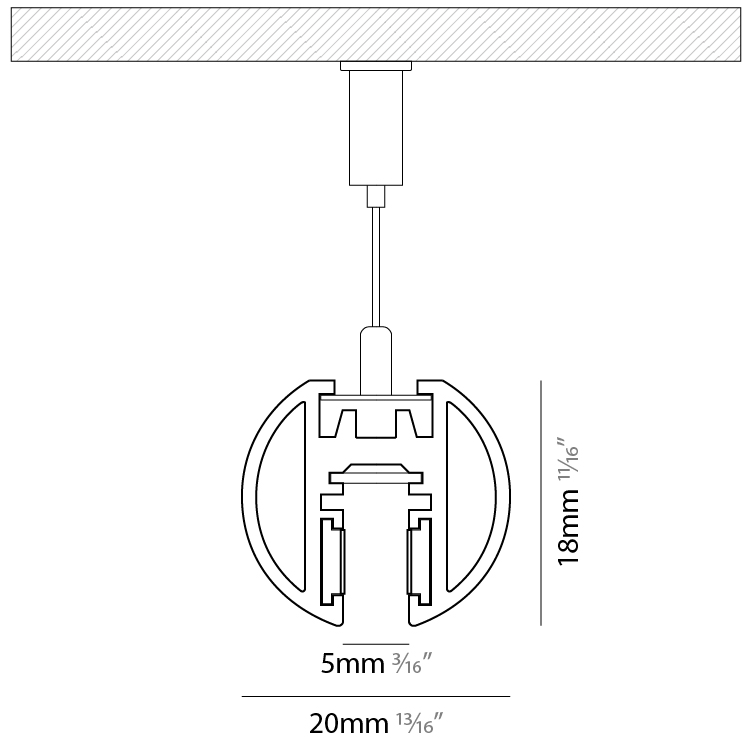

PROJECT	_____
TYPE	_____
SPECIFIER	_____
QUANTITY	_____
DATE	_____

JUST BLACK SYSTEM SUSPENSION

A3JB-SUS-SYS

base number

1. To build a product code in our configurator select the specify button on the base model # product page
2. To build a manual product code on this datasheet choose from the options listed below in blue font and add the suffix to the base model #

GENERAL

Series: Just Black System
Brand: Prolicht
Division: Architectural
Mounting Type: Suspension
Mounting Location: Ceiling
Subcategory: Modular

PHYSICAL

Light Distribution: Direct
Diffuser: PMMA - Opal

ELECTRICAL

Dimming: Non-Dimming / Phase Dimming (120Vac only) / 0-10V Dimming

LED

OPTICAL

Beam Angle: 96
Adjustability: Fixed

RATINGS AND CERTIFICATIONS

Certified By: CSA Certified to UL and CSA Standards
IP rating: IP20